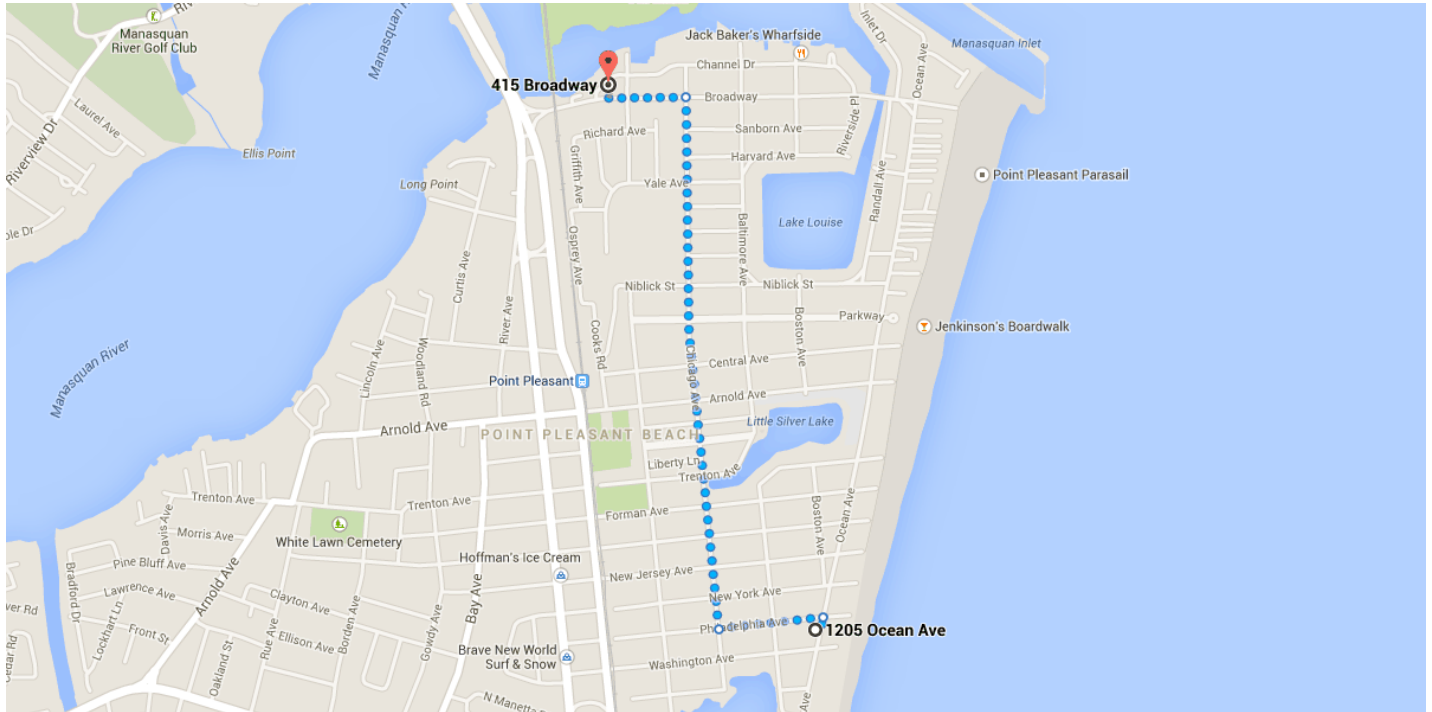

Directions from 1205 Ocean Ave to 415 Broadway

**○ 1205 Ocean Ave**  
Point Pleasant Beach, NJ 08742

Use caution - may involve errors or sections not suited for walking

- ↑

1. Head **north** on **Ocean Ave** toward **Philadelphia Ave**

---

148 ft
- ↶

2. Turn **left** onto **Philadelphia Ave**

---

0.2 mi
- ↷

3. Turn **right** onto **Chicago Ave**

---

1.0 mi
- ↶

4. Turn **left** onto **Broadway**

i Destination will be on the right

---

0.1 mi

**⊙ 415 Broadway**  
Point Pleasant Beach, NJ 08742

These directions are for planning purposes only. You may find that construction projects, traffic, weather, or other events may cause conditions to differ from the map results, and you should plan your route accordingly. You must obey all signs or notices regarding your route.